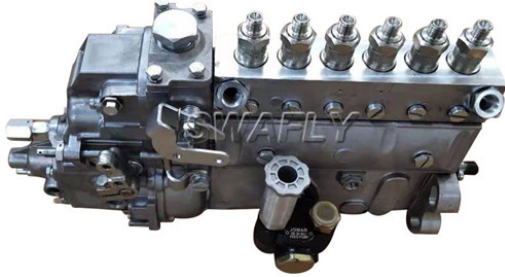

**Doosan DB58 DB58TIS Fuel
Injection Pump 400912-00069
65.11101-7389B**

As the professional supplier, we would like to provide you high quality Doosan DB58 DB58TIS Fuel Injection Pump 400912-00069 65.11101-7389B. And we will offer you the best after-sale service and timely delivery.

SWAFLY offers the highest quality of new and remanufactured genuine OEM Doosan DB58 DB58TIS Fuel Injection Pump 400912-00069 65.11101-7389B. The high-pressure fuel pump delivers high-pressure fuel to the fuel distribution pipe to ensure continuous fuel supply to the fuel injector. Each new unit comes with a full one-year guarantee. Pump Injection 65.11101-7389B #20(400912-00069) is fits for DooSan SOLAR 225NLC-V excavator. SOLAR 225NLC-V excavator engine parts 65.11101-7389B is on sale at www.swaflyengine.com supplies high quality 65.11101-7389B aftermarket parts for your excavator.

Part Name: : PUMP;INJECTION

Part NO. : 65.11101-7389B(400912-00069)

Quantity: : 1

Size: : 500*280*220

Weight: : 18KG